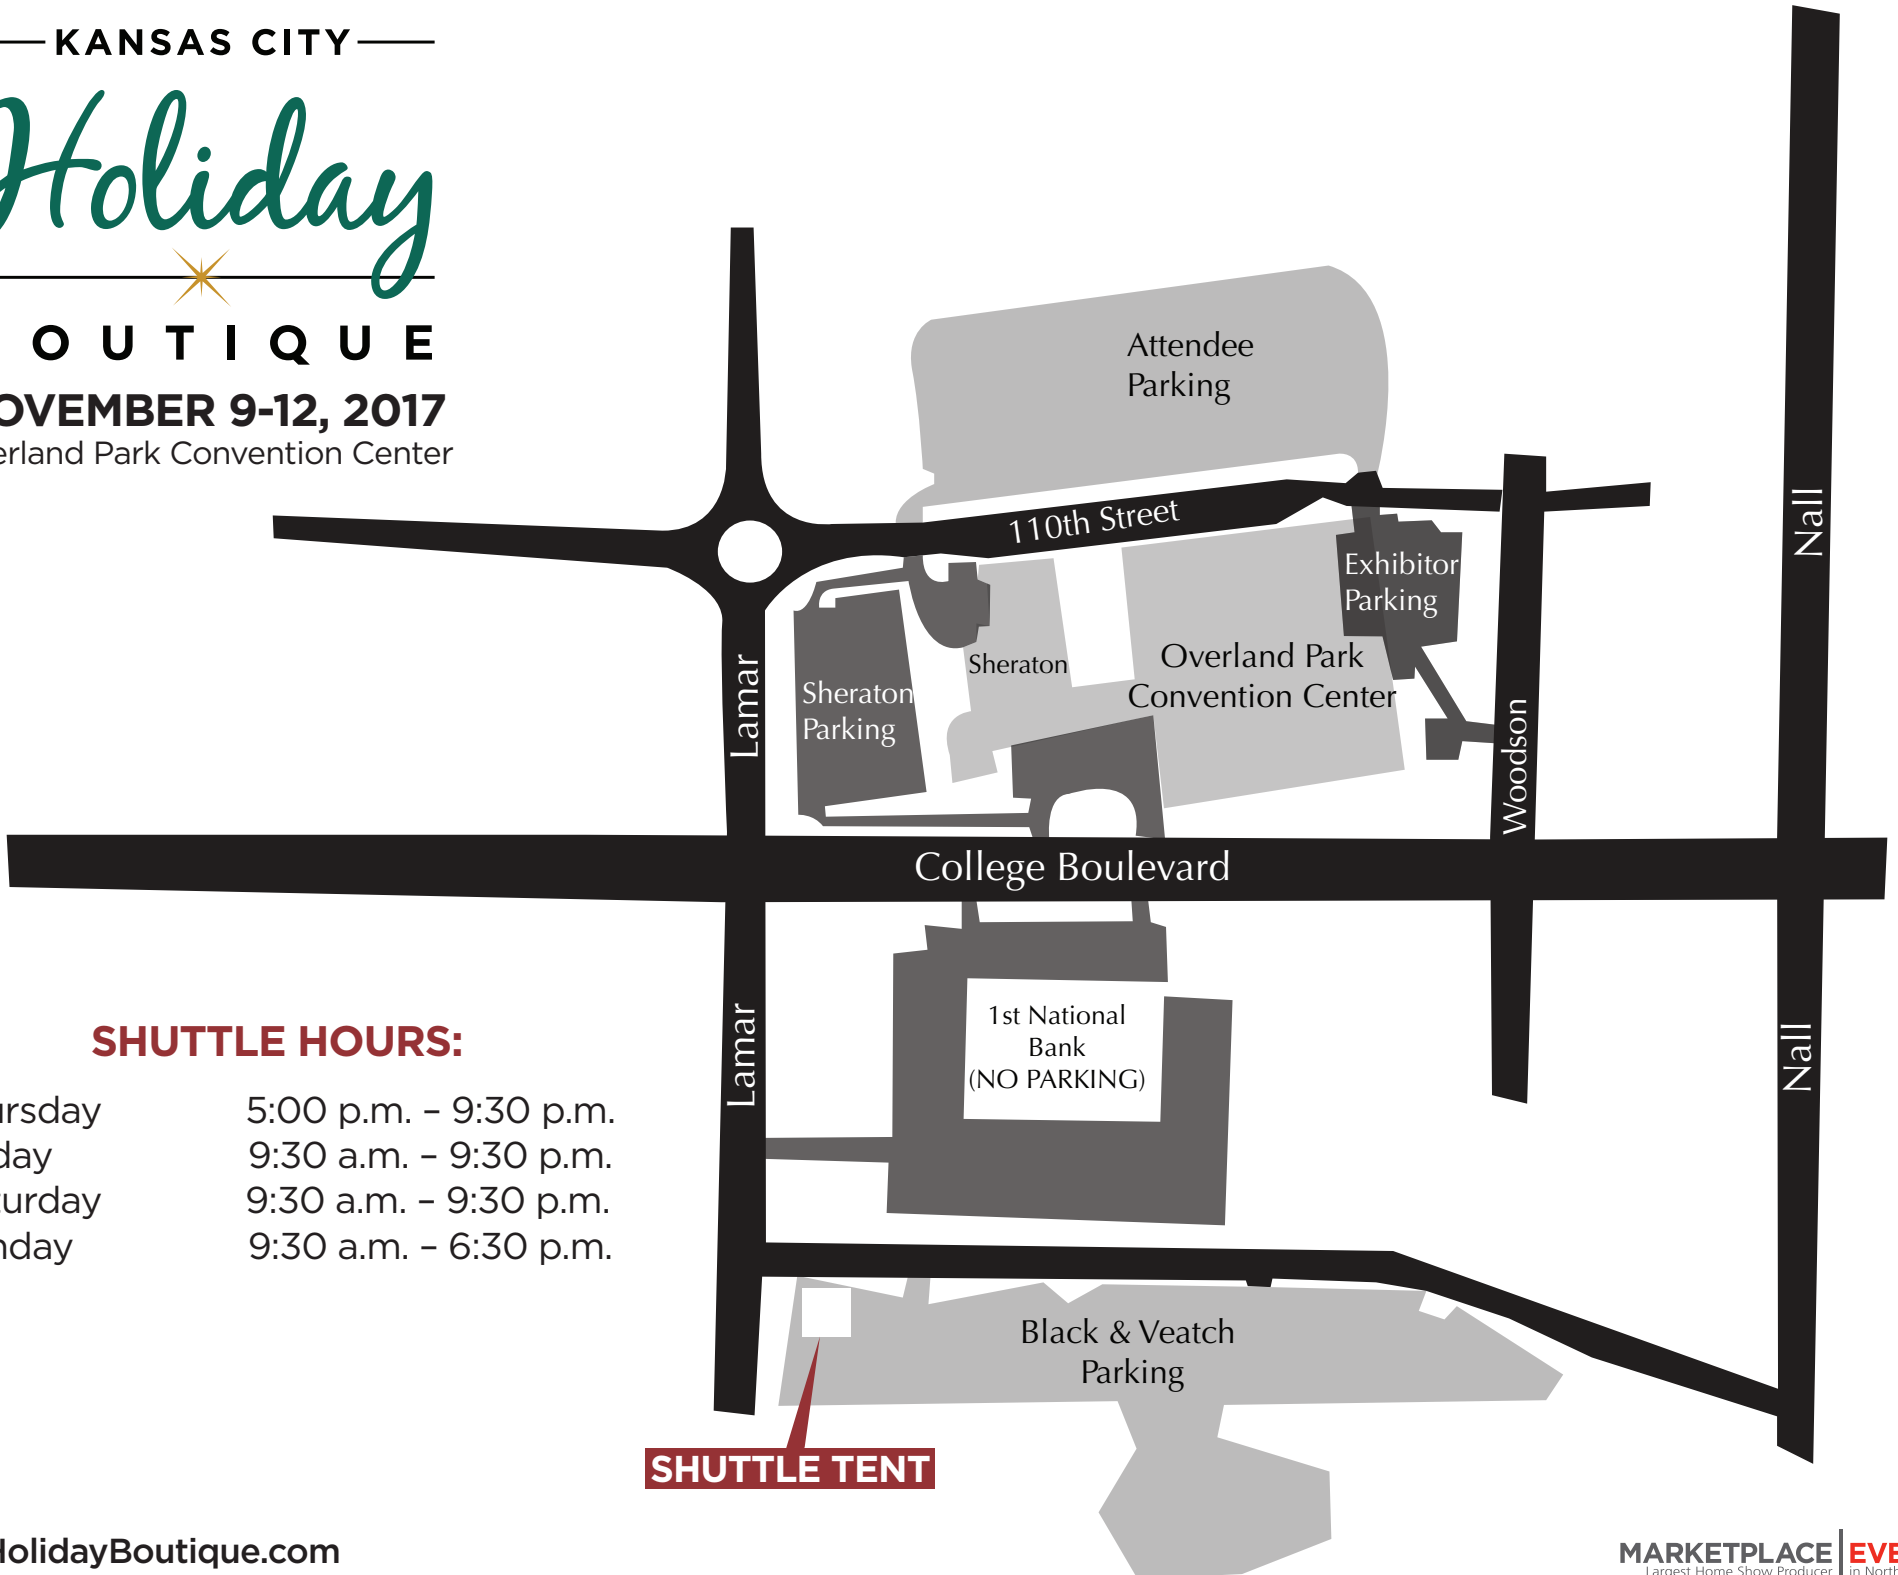

— KANSAS CITY —

Holiday

BOUTIQUE

NOVEMBER 9-12, 2017

Overland Park Convention Center

SHUTTLE HOURS:

Thursday	5:00 p.m. - 9:30 p.m.
Friday	9:30 a.m. - 9:30 p.m.
Saturday	9:30 a.m. - 9:30 p.m.
Sunday	9:30 a.m. - 6:30 p.m.