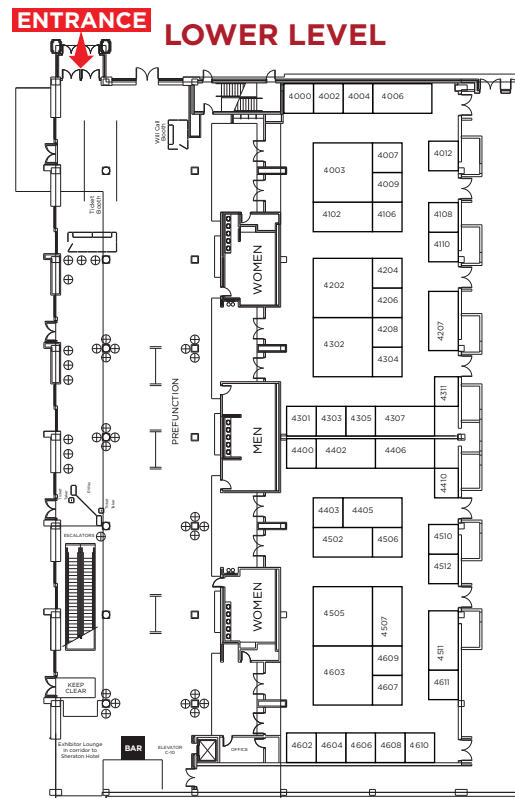

MARC GARY

Show Manager
855-931-7469, ext. 307
marcg@MPeshows.com

*Floor plan as of Nov. 20, 2018.