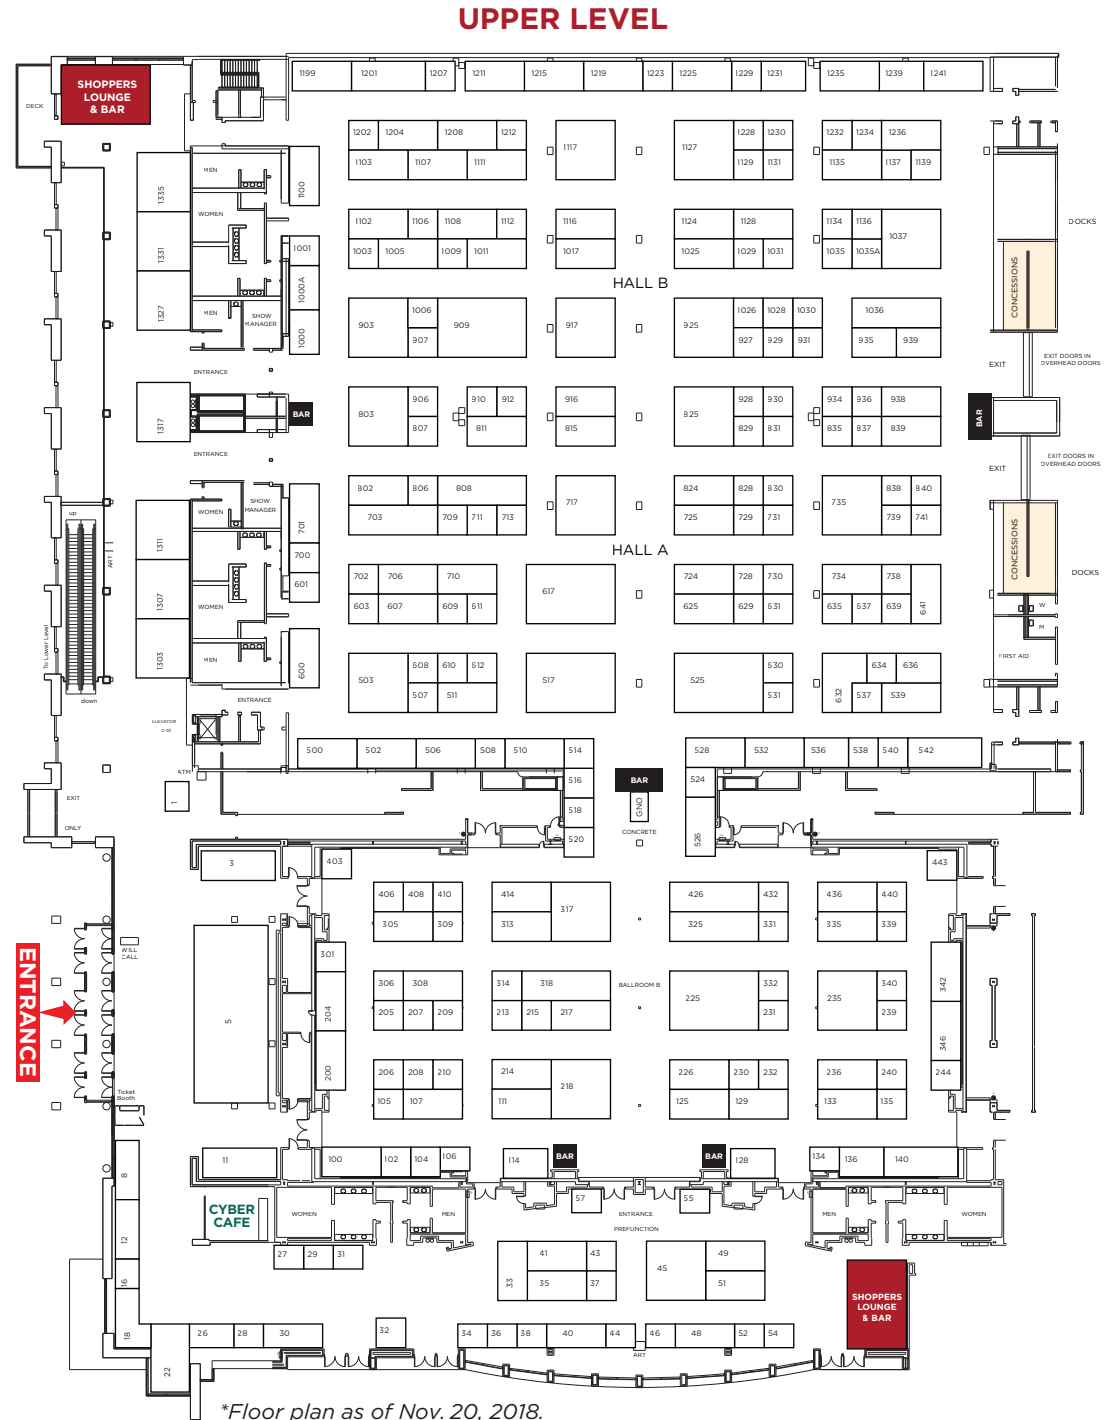

MARC GARY

Show Manager
855-931-7469, ext. 307
marcg@MPeshows.com

*Floor plan as of Nov. 20, 2018.