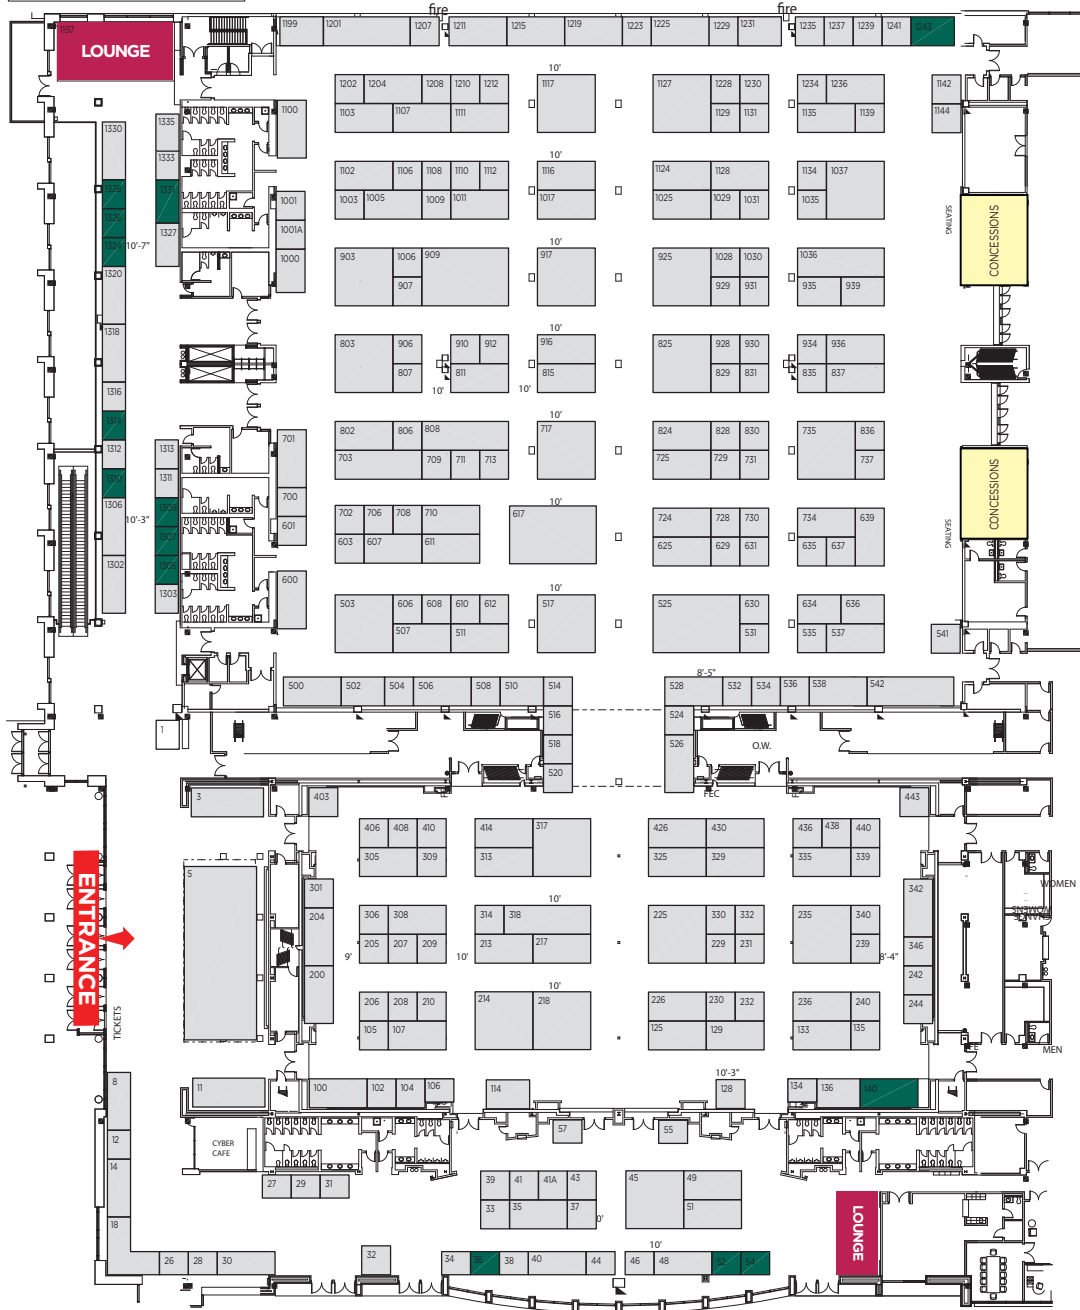

BOOKED AVAILABLE